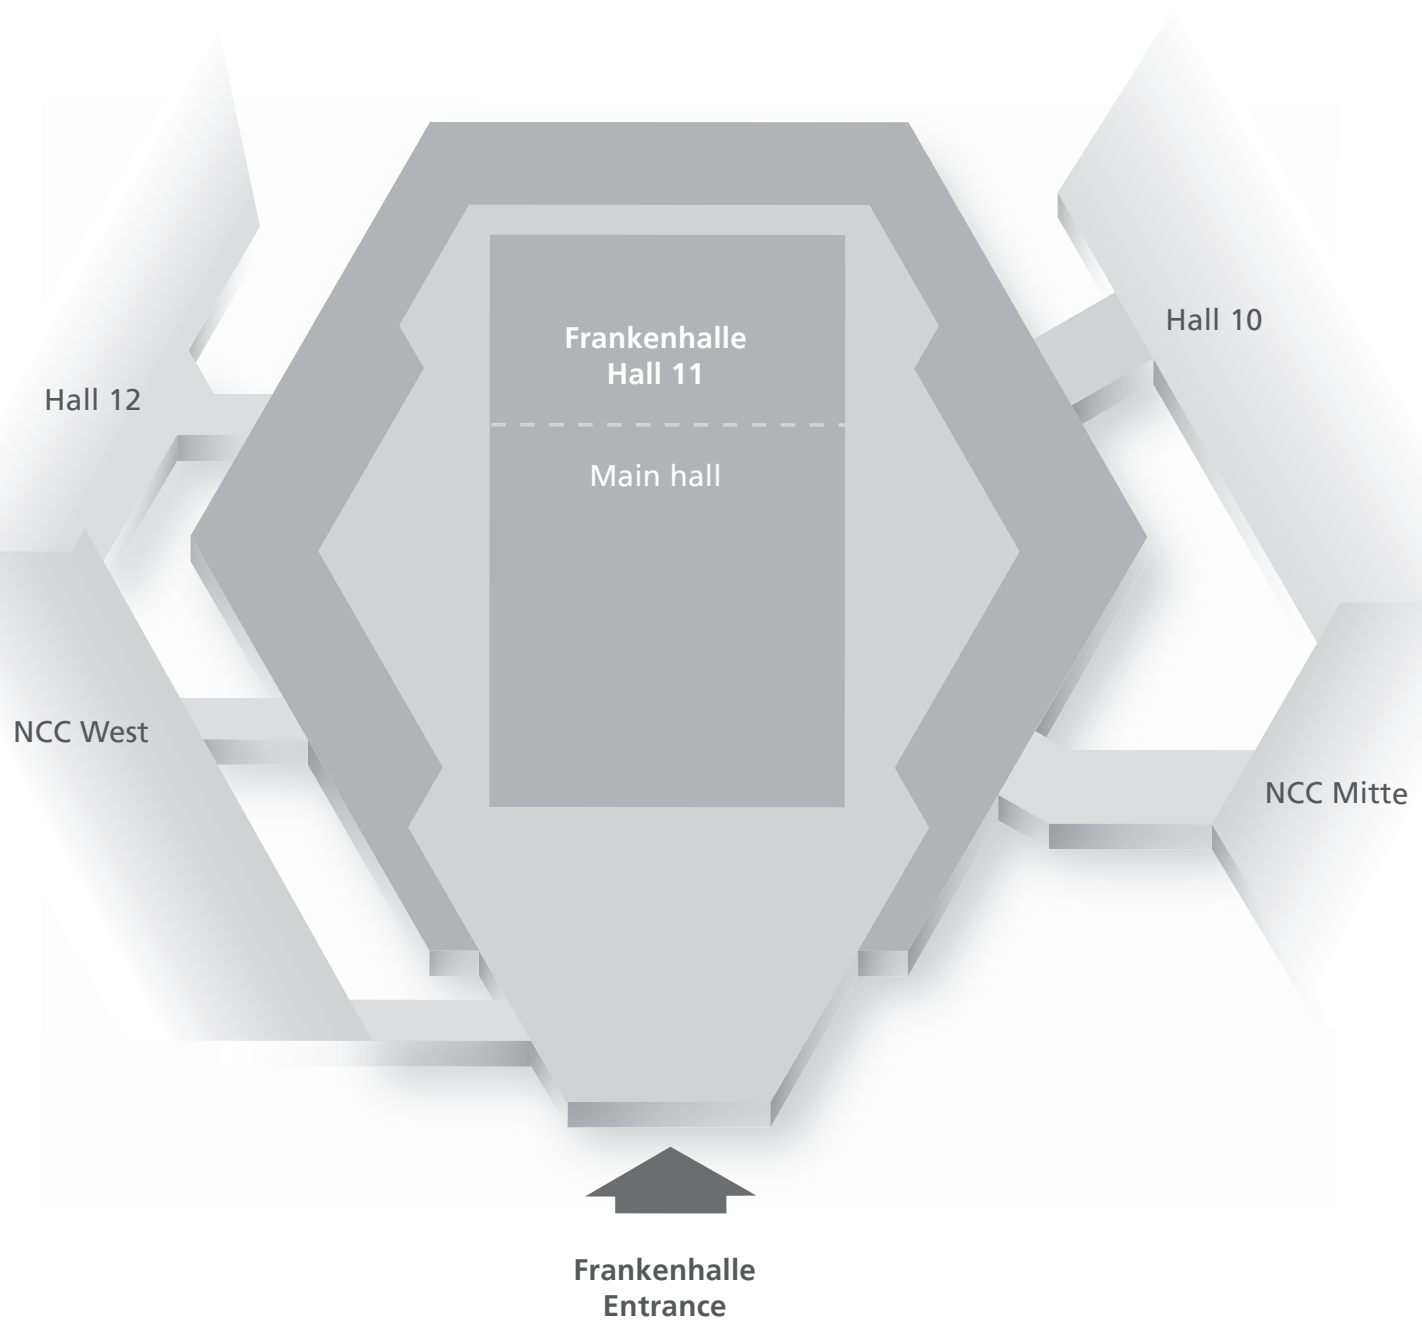

Frankenhalle Hall 11

MULTIFUNCTION HALL

ideal for use as assembly hall for shareholders' meetings, exhibitions and events

OPTIMAL CAPACITY

ideal for events up to 5,000 participants

VARIABLE AND FLEXIBLE

can be divided up or used in combination with the NCC Mitte and West center

1-2 | 1
HALLS | LEVEL

| | m^2 | | |
|----------------|-------|-------|-------|
| LEVEL 0 | | | |
| Main hall | 3,600 | 5,000 | 2,500 |
| Divided 2/3 | 2,390 | 3,400 | 1,700 |
| Divided 1/3 | 1,140 | 1,500 | 700 |